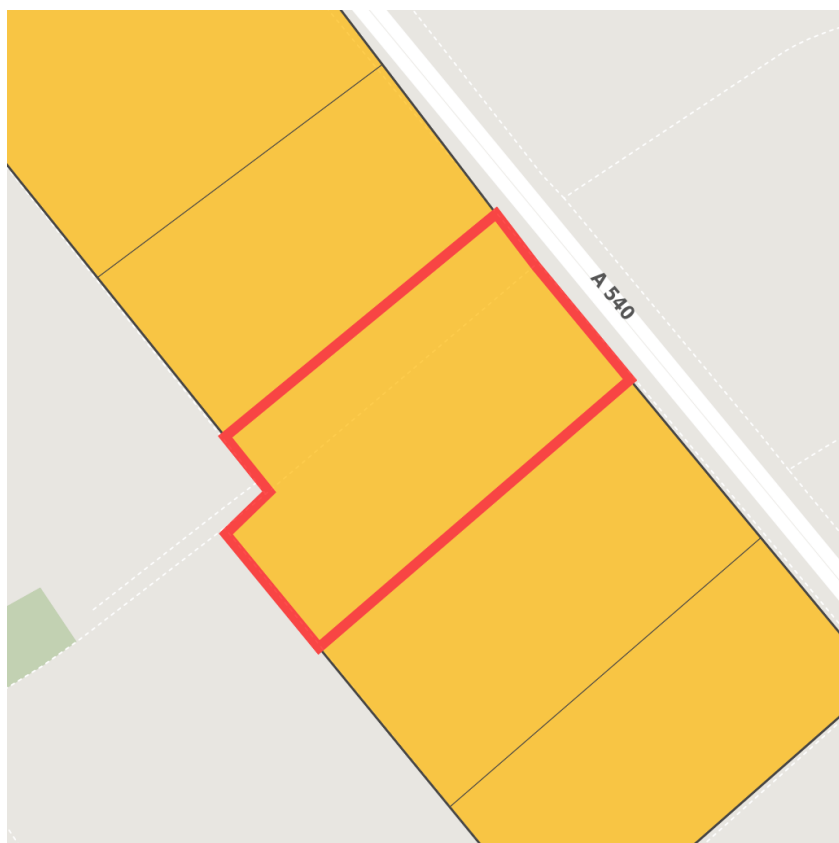

Factsheet parcel

Designation	Industriepark Elsachtal (No. 001)
Area size	88,000 m ²
City / district	Grevenbroich, Rhein-Kreis Neuss

Map view

Location in germany

Location in municipality

Detail view

© [OpenStreetMap](#) contributors. Map view subject to exact measurement.

Availabilities

Immediately available area	Available area within short term (< 2 years)	Available area within medium term (2-5 years)	Available area within Long term (> 5 years)
Not available area			

Other areas

Private ownership	Water area	Rail area	Street area
Green area	Living space	disposal/supply infrastructure	Other Area

Parcel

Area size	88,000 m ²
Price	On Demand
Availability	Available area within medium term (2-5 years)
Area designation	Commercial zone , Industrial area
Divisible	No
24h operation	No