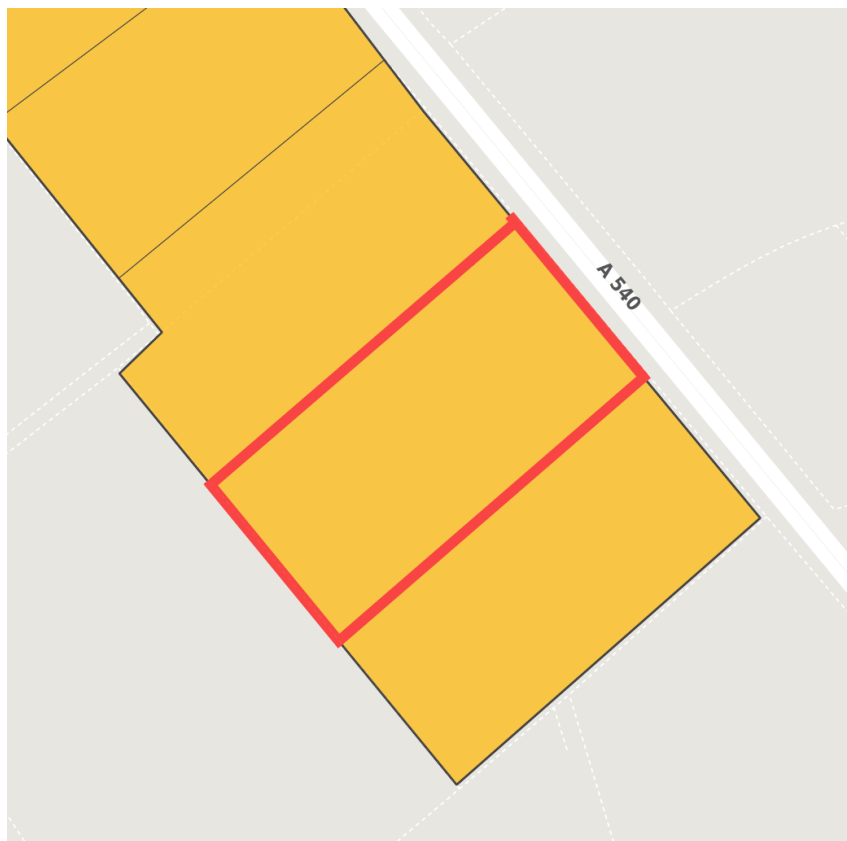

Factsheet parcel

Designation	Industriepark Elsbachtal (No. 002)
Area size	90,000 m ²
City / district	Grevenbroich, Rhein-Kreis Neuss

Map view

Location in germany

Location in municipality

Detail view

© [OpenStreetMap](#) contributors. Map view subject to exact measurement.

Availabilities

Immediately available area	Available area within short term (< 2 years)	Available area within medium term (2-5 years)	Available area within Long term (> 5 years)
Not available area			

Other areas

Private ownership	Water area	Rail area	Street area
Green area	Living space	disposal/supply infrastructure	Other Area

Parcel

Area size	90,000 m ²
Price	On Demand
Availability	Available area within medium term (2-5 years)
Divisible	No
24h operation	No