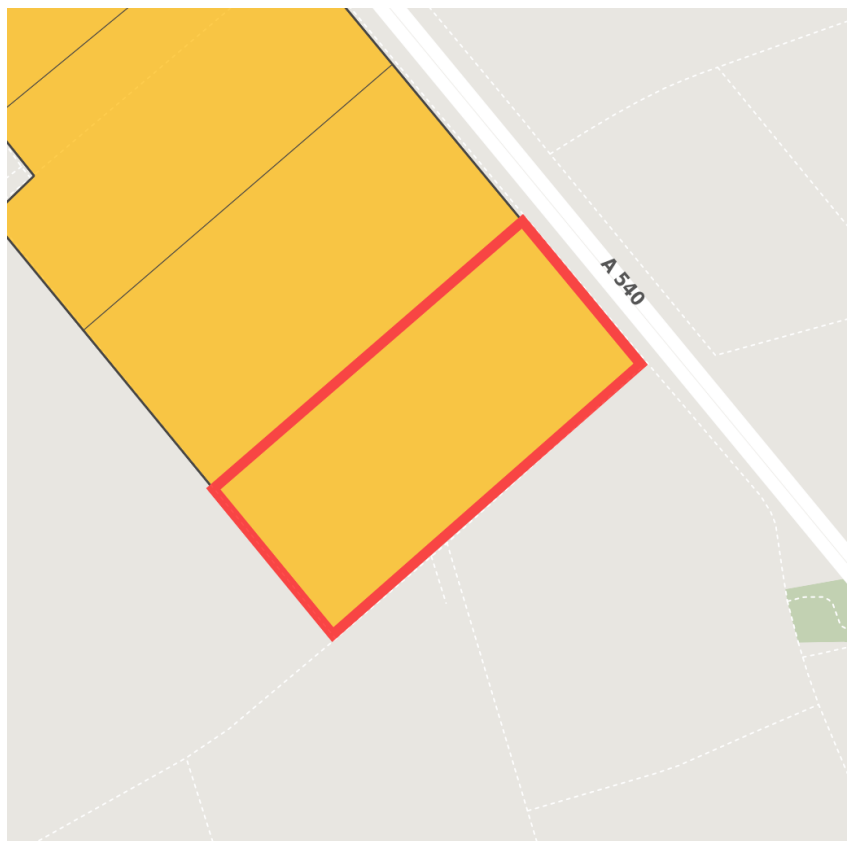

Factsheet parcel

Designation	Industriepark Elsbachtal (No. 003)
Area size	83,000 m ²
City / district	Grevenbroich, Rhein-Kreis Neuss

Map view

Location in germany

Location in municipality

Detail view

© [OpenStreetMap](#) contributors. Map view subject to exact measurement.

Availabilities

Immediately available area	Available area within short term (< 2 years)	Available area within medium term (2-5 years)	Available area within Long term (> 5 years)
Not available area			

Other areas

Private ownership	Water area	Rail area	Street area
Green area	Living space	disposal/supply infrastructure	Other Area

Parcel

Area size	83,000 m ²
Price	On Demand
Availability	Available area within medium term (2-5 years)
Divisible	No
24h operation	No