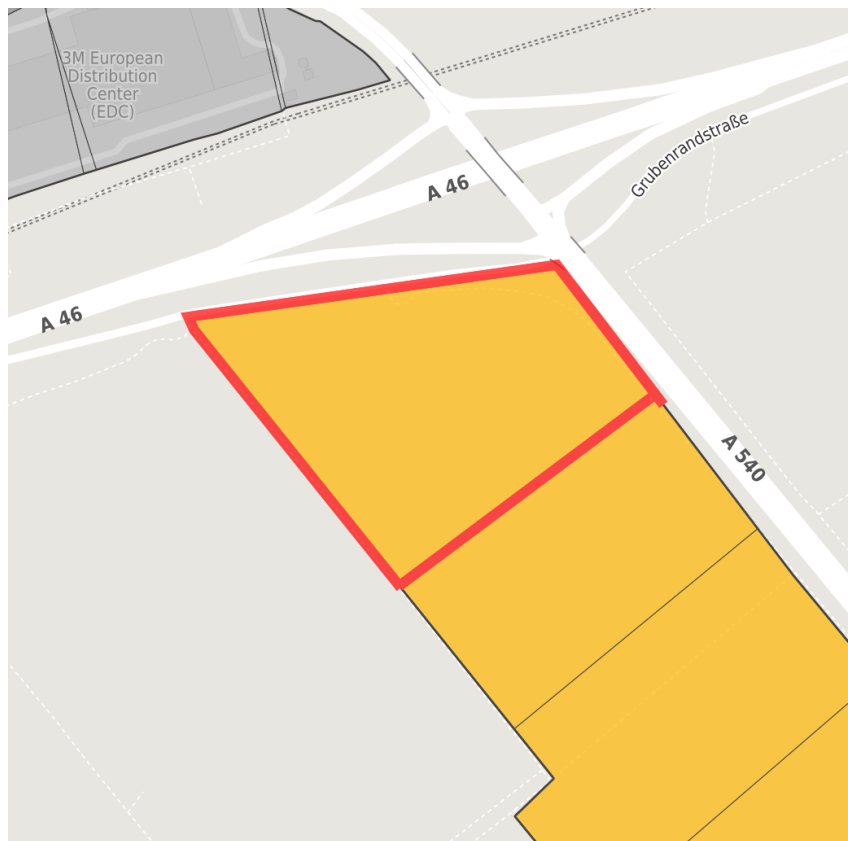

Factsheet parcel

Designation	Industriepark Elsachtal (No. 005)
Area size	104,000 m ²
City / district	Grevenbroich, Rhein-Kreis Neuss

Map view

Location in germany

Location in municipality

Detail view

© [OpenStreetMap](#) contributors. Map view subject to exact measurement.

Availabilities

Immediately available area	Available area within short term (< 2 years)	Available area within medium term (2-5 years)	Available area within Long term (> 5 years)
Not available area			

Other areas

Private ownership	Water area	Rail area	Street area
Green area	Living space	disposal/supply infrastructure	Other Area

Parcel

Area size	104,000 m ²
Price	On Demand
Availability	Available area within medium term (2-5 years)
Divisible	No
24h operation	No