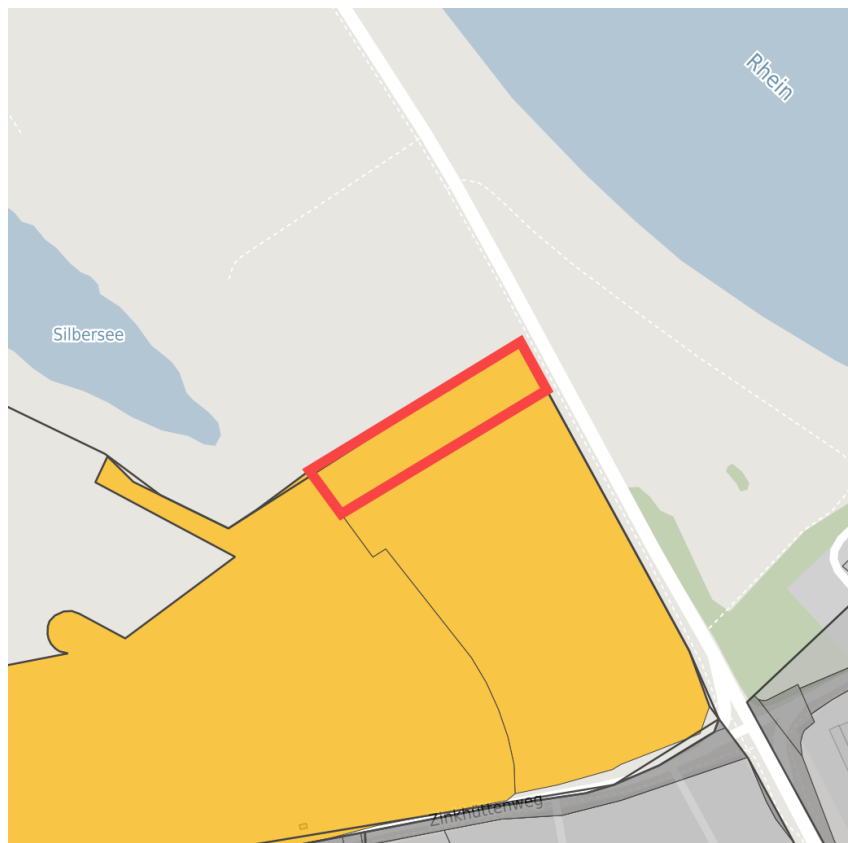

## Factsheet parcel

Designation	Gewerbegebiet Am Zinkhüttenweg (No. 928)
Area size	6,297 m <sup>2</sup>
City / district	Dormagen, Rhein-Kreis Neuss

## Map view

Location in germany

Location in municipality

Detail view

© [OpenStreetMap](#) contributors. Map view subject to exact measurement.

## Parcel

Area size	6,297 m <sup>2</sup>
Price	On Demand
Availability	Available area within medium term (2-5 years)
Area designation	Commercial zone
Divisible	No
24h operation	No