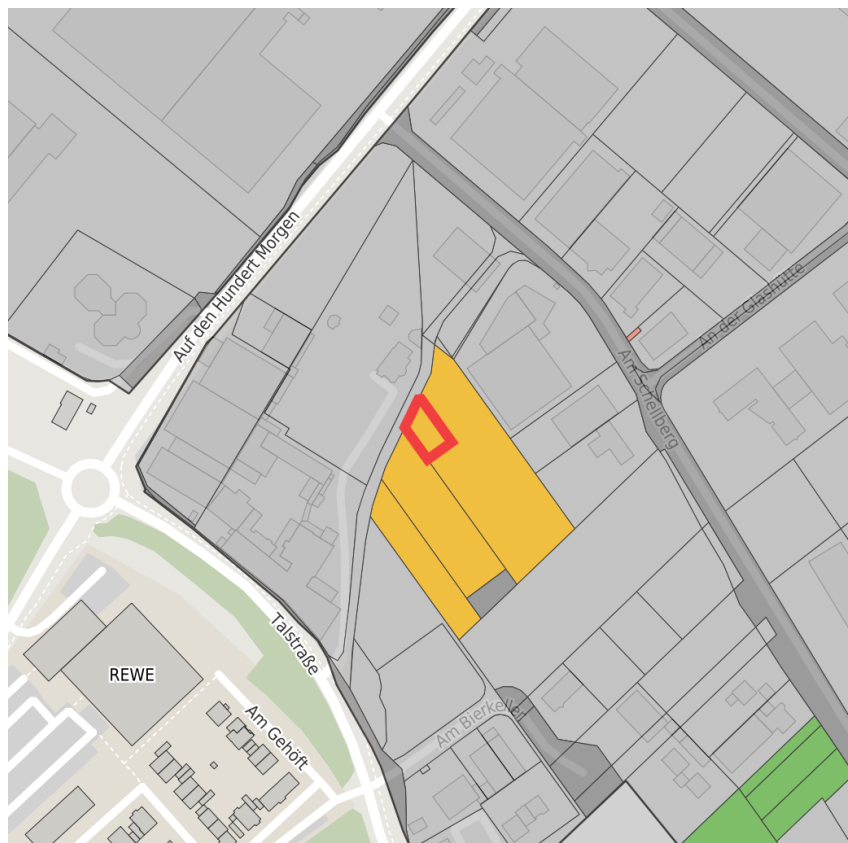

Factsheet parcel

Designation	Kapellen-Nord (No. 1760)
Area size	402 m ²
City / district	Grevenbroich, Rhein-Kreis Neuss

Map view

Location in germany

Location in municipality

Detail view

© [OpenStreetMap](#) contributors. Map view subject to exact measurement.

Availabilities

Immediately available area	Available area within short term (< 2 years)	Available area within medium term (2-5 years)	Available area within Long term (> 5 years)
Not available area			

Other areas