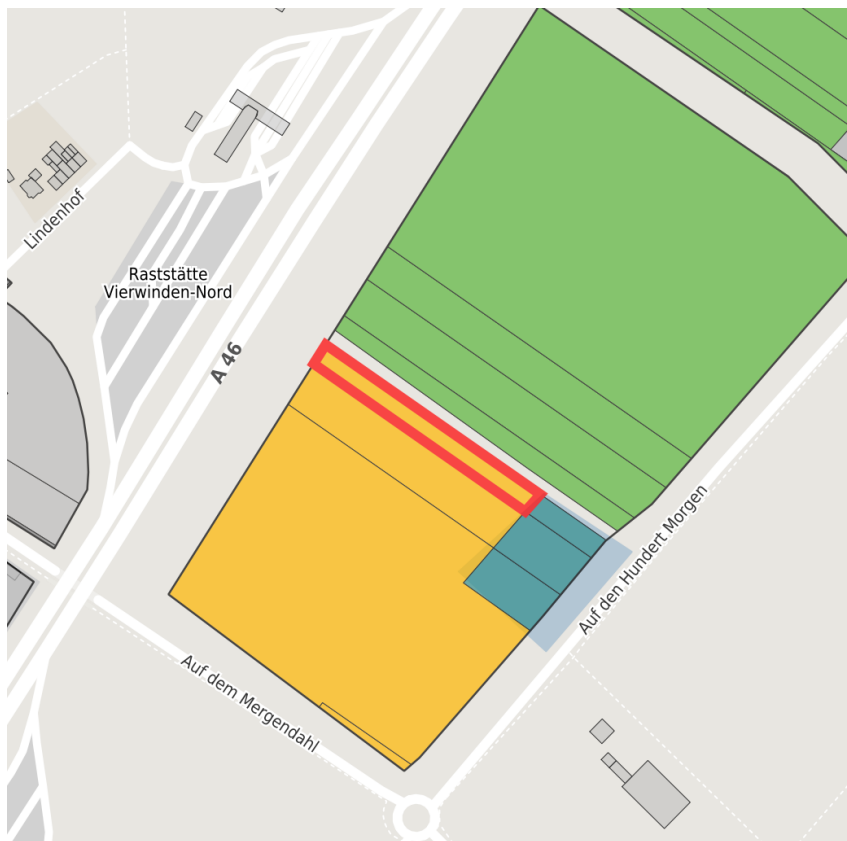

Factsheet parcel

Designation	Auf den Hundert Morgen (No. 2642)
Area size	2,672 m ²
City / district	Grevenbroich, Rhein-Kreis Neuss

Map view

Location in germany

Location in municipality

Detail view

© [OpenStreetMap](#) contributors. Map view subject to exact measurement.

Availabilities

Immediately available area	Available area within short term (< 2 years)	Available area within medium term (2-5 years)	Available area within Long term (> 5 years)
Not available area			

Other areas

Private ownership	Water area	Rail area	Street area
Green area	Living space	disposal/supply infrastructure	Other Area

Parcel

Area size	2,672 m ²
Price	On Demand
Availability	Available area within medium term (2-5 years)
Divisible	No
24h operation	No

Commercial zone

Location	
Industrial tax multiplier	450.00 %
Regional important?	No

Gewerbe 007_beb.gif

Luftbild Kapellen.jpg

Gewerbe 018.jpg

Transport connections

		Distance	
		[km]	[min]
Freeway	A 46	3.0	5
Airport	Flughafen Düsseldorf	30.0	25