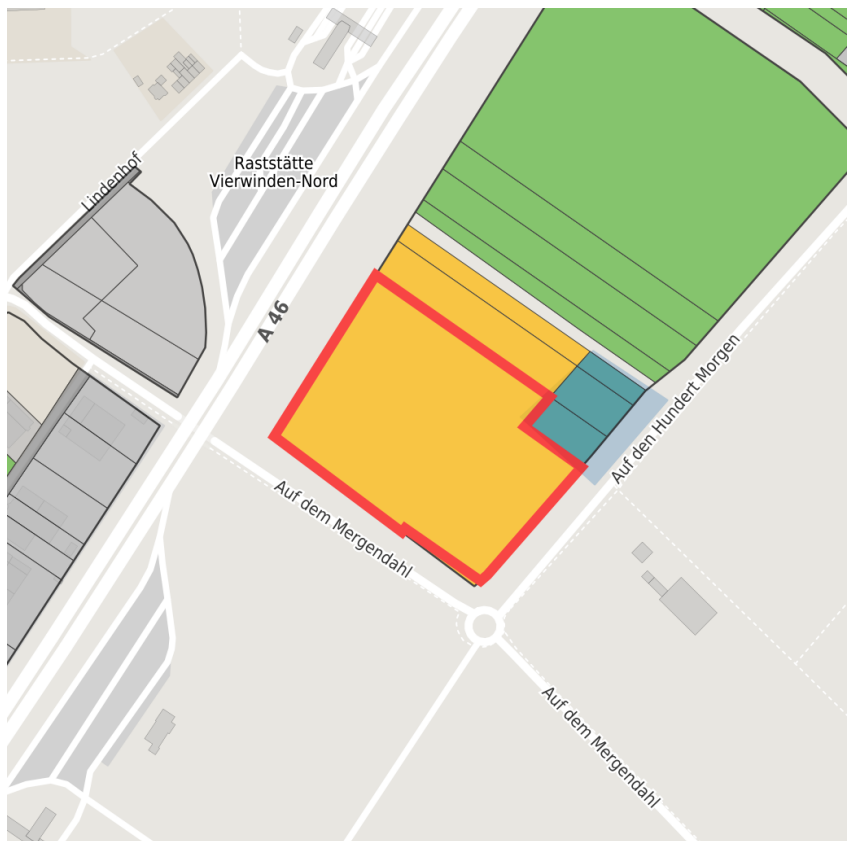

## Factsheet parcel

Designation	Auf den Hundert Morgen (No. 2657)
Area size	30,667 m <sup>2</sup>
City / district	Grevenbroich, Rhein-Kreis Neuss

## Map view

Location in germany

Location in municipality

Detail view

© [OpenStreetMap](https://www.openstreetmap.org/) contributors. Map view subject to exact measurement.

## Other areas

Private ownership	Water area	Rail area	Street area
Green area	Living space	disposal/supply infrastructure	Other Area

**Parcel**

Area size	30,667 m <sup>2</sup>
Price	On Demand
Availability	Available area within medium term (2-5 years)
Divisible	No
24h operation	No

**Commercial zone**

Location	
Industrial tax multiplier	450.00 %
Regional important?	No

Gewerbe 007\_beb.gif

Luftbild Kapellen.jpg

Gewerbe 018.jpg

**Transport connections**

		Distance	
		[km]	[min]
Freeway	A 46	3.0	5
Airport	Flughafen Düsseldorf	30.0	25