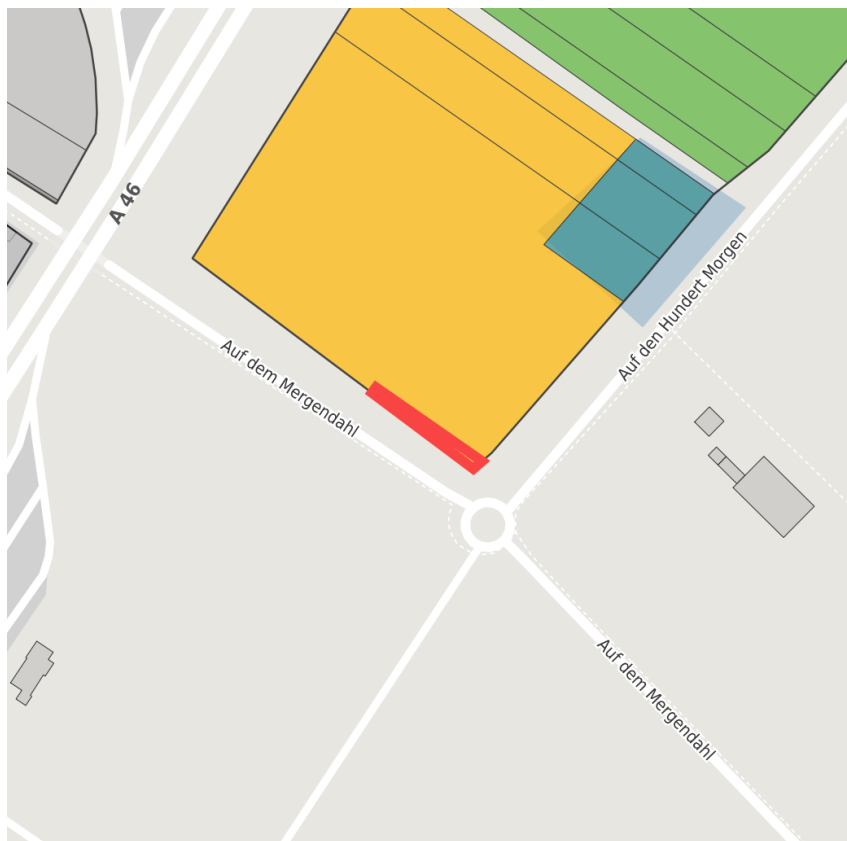

Factsheet parcel

Designation	Auf den Hundert Morgen (No. 2658)
Area size	368 m ²
City / district	Grevenbroich, Rhein-Kreis Neuss

Map view

Location in germany

Location in municipality

Detail view

© [OpenStreetMap](#) contributors. Map view subject to exact measurement.

Availabilities

-  Immediately available area
-  Available area within short term (< 2 years)
-  Available area within medium term (2-5 years)
-  Available area within Long term (> 5 years)
-  Not available area

Commercial zone

Location	
Industrial tax multiplier	450.00 %
Regional important?	No

Gewerbe 007_beb.gif

Luftbild Kapellen.jpg

Gewerbe 018.jpg

Transport connections

		Distance	
		[km]	[min]
Freeway	A 46	3.0	5
Airport	Flughafen Düsseldorf	30.0	25