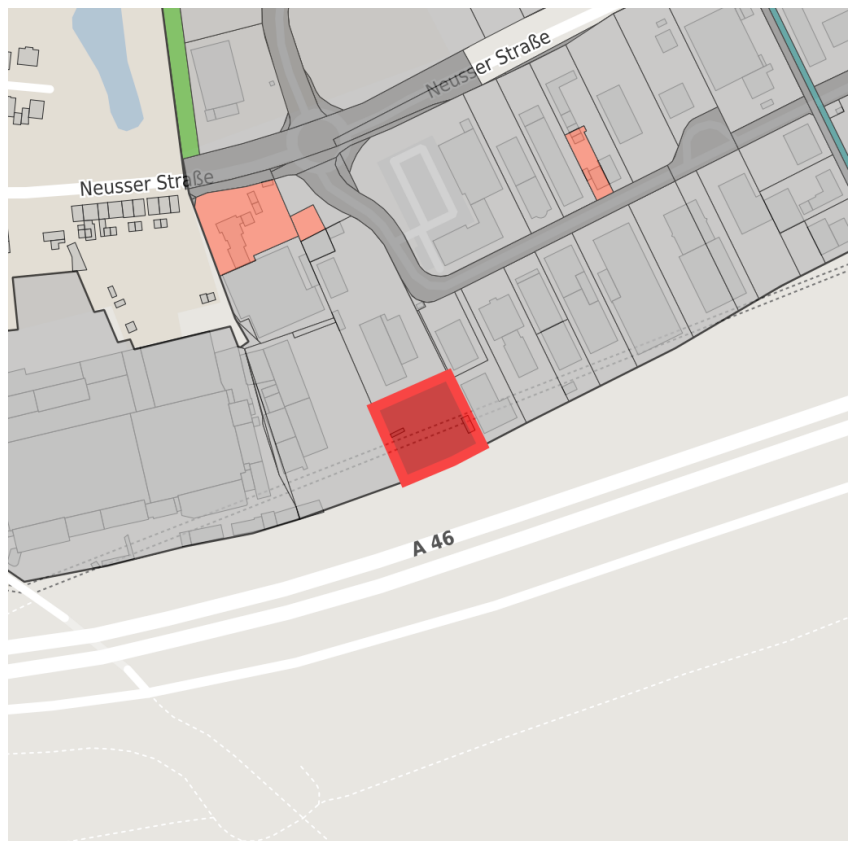

Factsheet parcel

Designation	Gewerbegebiet Jüchen Ost (No. 2818)
Area size	2,200 m ²
City / district	Jüchen, Rhein-Kreis Neuss

Map view

Location in germany

Location in municipality

Detail view

© [OpenStreetMap](#) contributors. Map view subject to exact measurement.

Availabilities

Immediately available area	Available area within short term (< 2 years)	Available area within medium term (2-5 years)	Available area within Long term (> 5 years)
Not available area			

Other areas

Private ownership	Water area	Rail area	Street area
Green area	Living space	disposal/supply infrastructure	Other Area

Parcel

Area size	2,200 m ²
Price	On Demand
Availability	Immediately available area
Area designation	Commercial zone
Divisible	No
24h operation	No