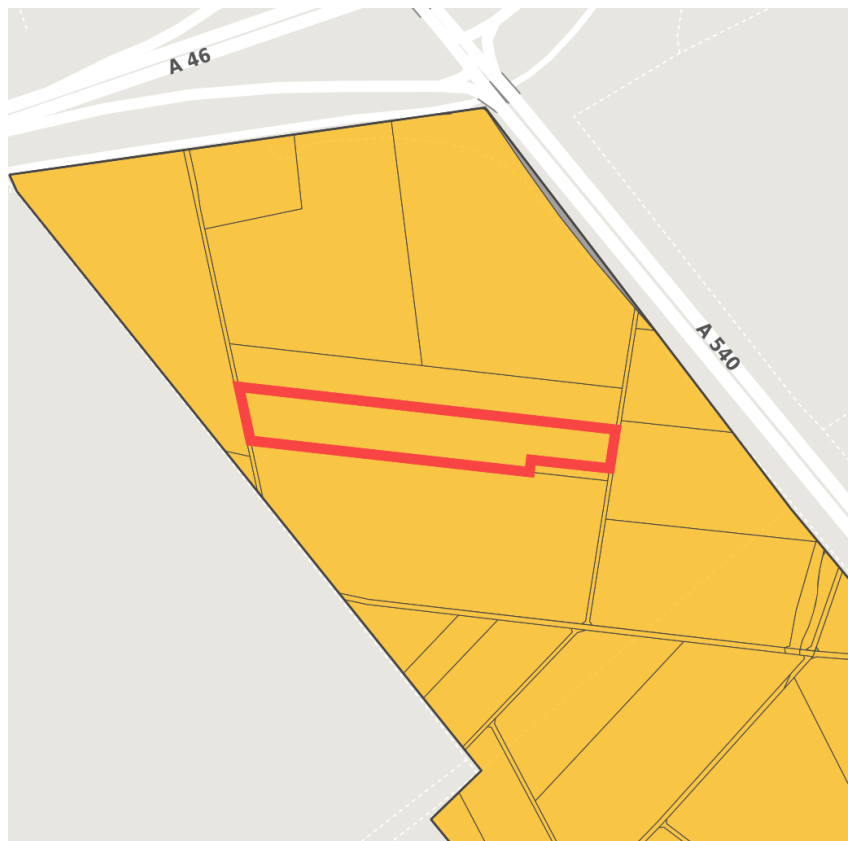

Factsheet parcel

Designation	Industriepark Elsbachtal (No. 3002)
Area size	14,556 m ²
City / district	Jüchen, Rhein-Kreis Neuss

Map view

Location in germany

Location in municipality

Detail view

© [OpenStreetMap](#) contributors. Map view subject to exact measurement.

Availabilities

Immediately available area	Available area within short term (< 2 years)	Available area within medium term (2-5 years)	Available area within Long term (> 5 years)
Not available area			

Other areas

Private ownership	Water area	Rail area	Street area
Green area	Living space	disposal/supply infrastructure	Other Area

Parcel

Area size	14,556 m ²
Price	On Demand
Availability	Available area within medium term (2-5 years)
Divisible	No
24h operation	No

Commercial zone

Location	Solitary location
Regional important?	Yes

Elsbachtal

Transport connections

			Distance	
			[km]	[min]
Freeway	A46		1.0	3
Highway	B59		0.5	2
Airport	Mönchengladbach-Flughafen		25.0	30
	Flughafen Düsseldorf		40.0	30