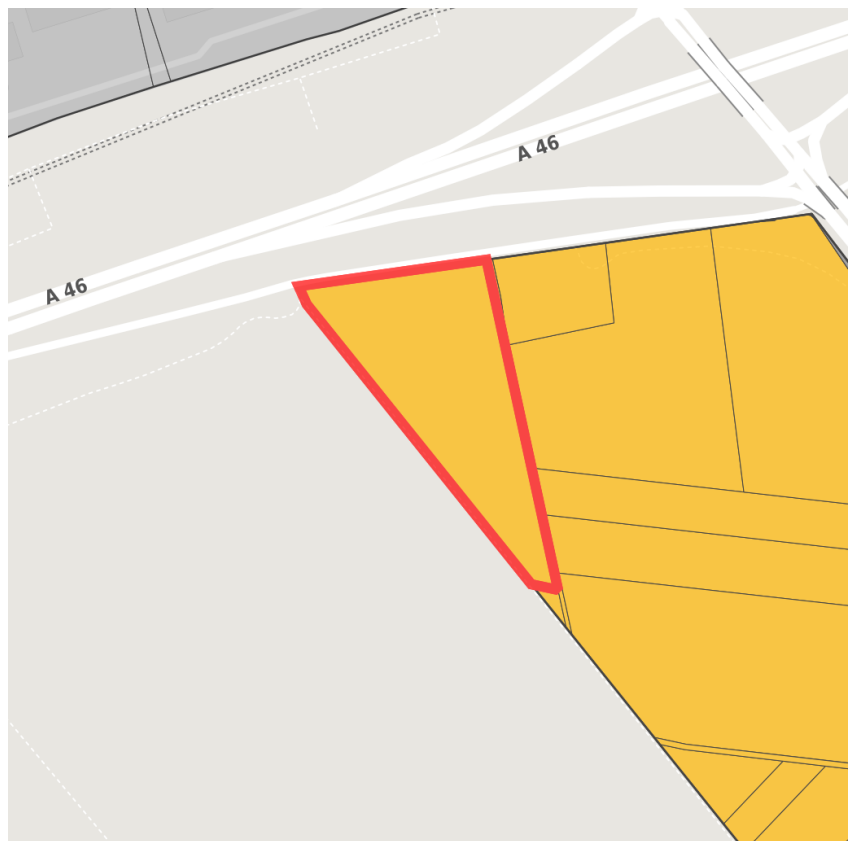

Factsheet parcel

Designation	Industriepark Elsbachtal (No. 3013)
Area size	24,845 m ²
City / district	Jüchen, Rhein-Kreis Neuss

Map view

Location in germany

Location in municipality

Detail view

© [OpenStreetMap](#) contributors. Map view subject to exact measurement.

Availabilities

Immediately available area	Available area within short term (< 2 years)	Available area within medium term (2-5 years)	Available area within Long term (> 5 years)
Not available area			

Other areas

Private ownership	Water area	Rail area	Street area
Green area	Living space	disposal/supply infrastructure	Other Area

Parcel

Area size	24,845 m ²
Price	On Demand
Availability	Available area within medium term (2-5 years)
Divisible	No
24h operation	No
Description	Test
Specifics	Test