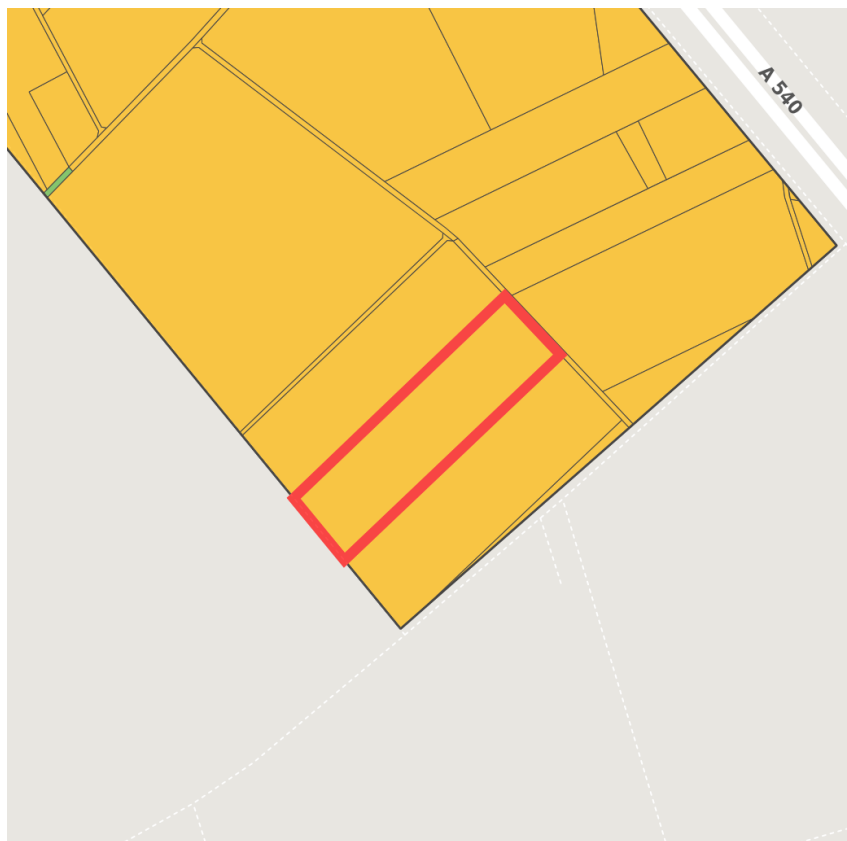

## Factsheet parcel

Designation	Industriepark Elsachtal (No. 3049)
Area size	12,869 m <sup>2</sup>
City / district	Grevenbroich, Rhein-Kreis Neuss

## Map view

Location in germany

Location in municipality

Detail view

© [OpenStreetMap](#) contributors. Map view subject to exact measurement.

## Parcel

Area size	12,869 m <sup>2</sup>
Price	On Demand
Availability	Available area within medium term (2-5 years)
Divisible	No
24h operation	No

## Commercial zone

Location	Solitary location
Regional important?	Yes

Elsbachtal