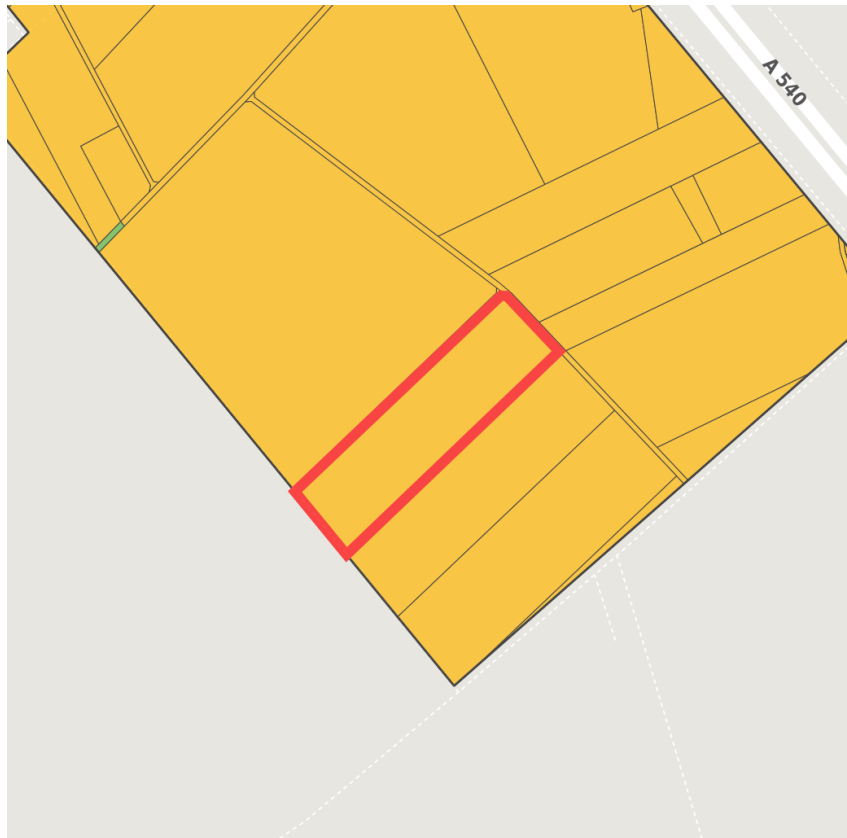

Factsheet parcel

Designation	Industriepark Elsachtal (No. 3056)
Area size	12,626 m ²
City / district	Grevenbroich, Rhein-Kreis Neuss

Map view

Location in germany

Location in municipality

Detail view

© [OpenStreetMap](#) contributors. Map view subject to exact measurement.

Availabilities

- Immediately available area
- Available area within short term (< 2 years)
- Available area within medium term (2-5 years)
- Available area within Long term (> 5 years)
- Not available area

Other areas

- Private ownership
- Water area
- Rail area
- Street area
- Green area
- Living space
- disposal/supply infrastructure
- Other Area

Parcel

Area size	12,626 m ²
Price	On Demand
Availability	Available area within medium term (2-5 years)
Divisible	No
24h operation	No