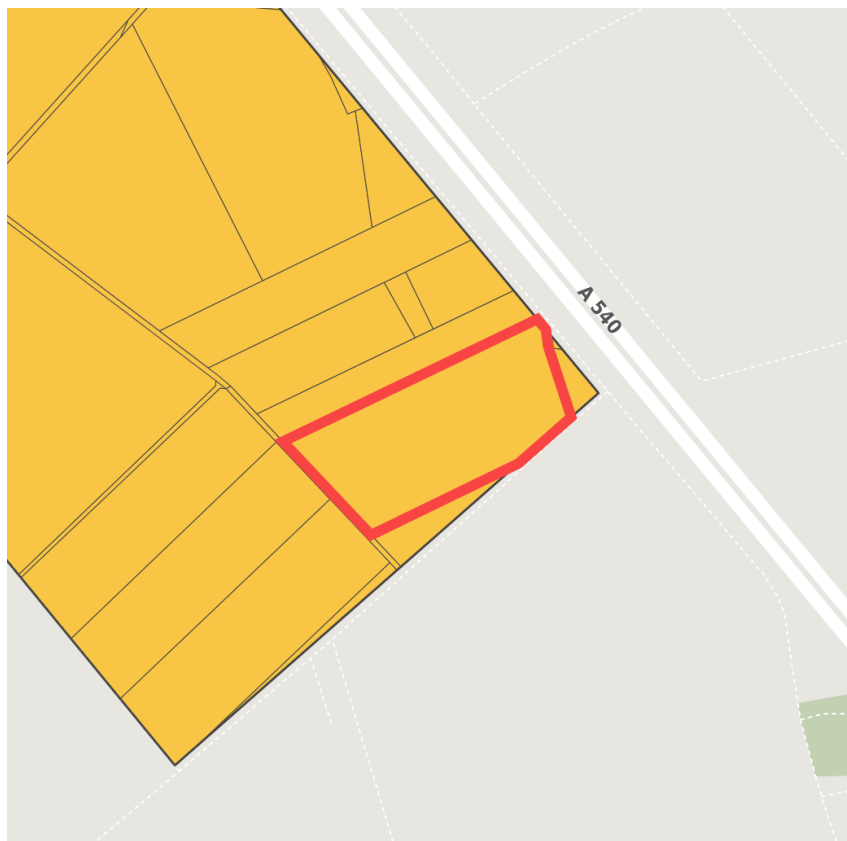

Factsheet parcel

Designation	Industriepark Elsbachtal (No. 3058)
Area size	17,672 m ²
City / district	Grevenbroich, Rhein-Kreis Neuss

Map view

Location in germany

Location in municipality

Detail view

© [OpenStreetMap](#) contributors. Map view subject to exact measurement.

Availabilities

Immediately available area	Available area within short term (< 2 years)	Available area within medium term (2-5 years)	Available area within Long term (> 5 years)
Not available area			

Other areas

Private ownership	Water area	Rail area	Street area
Green area	Living space	disposal/supply infrastructure	Other Area

Parcel

Area size	17,672 m ²
Price	On Demand
Availability	Available area within medium term (2-5 years)
Divisible	No
24h operation	No