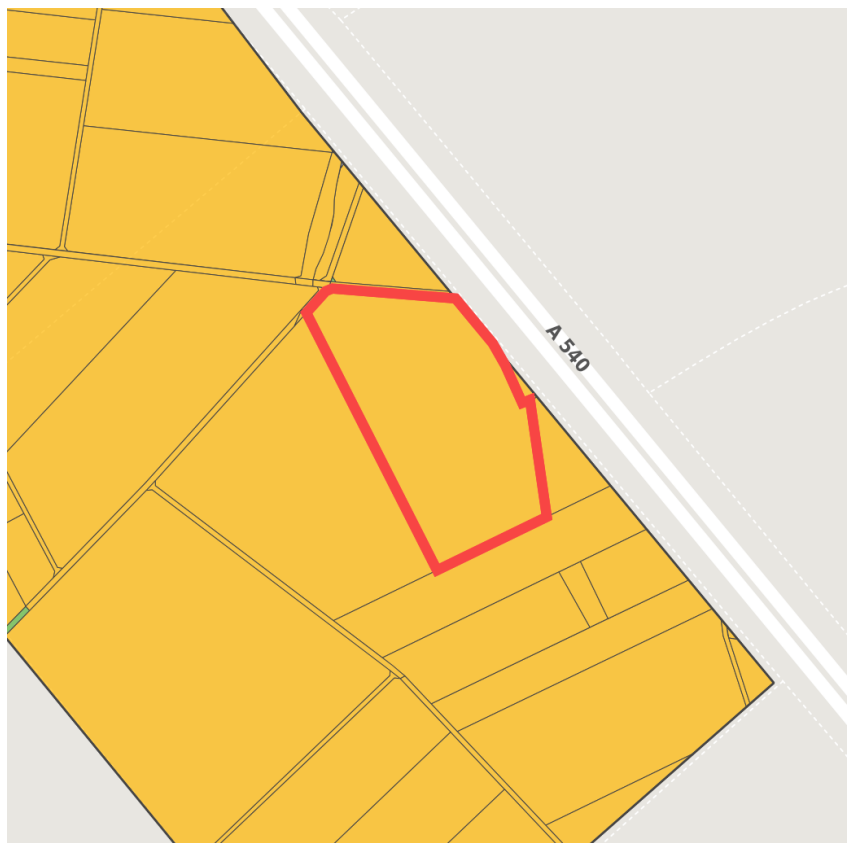

## Factsheet parcel

Designation	Industriepark Elsbachtal (No. 3059)
Area size	22,702 m <sup>2</sup>
City / district	Grevenbroich, Rhein-Kreis Neuss

## Map view

Location in germany

Location in municipality

Detail view

© [OpenStreetMap](#) contributors. Map view subject to exact measurement.

## Parcel

Area size	22,702 m <sup>2</sup>
Price	On Demand
Availability	Available area within medium term (2-5 years)
Divisible	No
24h operation	No

## Commercial zone

Location	Solitary location
Regional important?	Yes

Elsbachtal